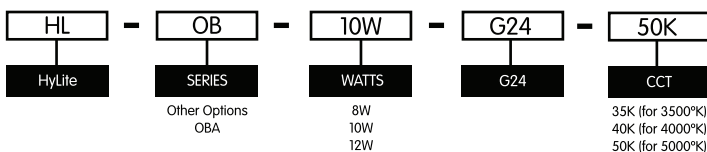

CFL Replacements

Plug-in Compact Fluorescent lamps pale in comparison to HyLite Plug-in LED Lamps. HyLite PL Lamps & Omni-Bulbs offer 60% energy savings with seamless, flicker-free lighting, and instant-on and re-strike. HyLite lights last 4 to 6 times longer than compact fluorescents.

For More Product Information and Spec Sheets:

Model Number:	Wattage:	Type:	Replaces:
HL-OB-8W-G24	8W	B	18W / 26W CFL
HL-OB-10W-G24	10W	B	26W / 32W CFL
HL-OBA-10W-G24	10W	A	26W / 32W CFL
HL-OB-12W-G24	12W	B	32W / 42W CFL

Model Number:	Wattage:	Type:	Replaces:
HL-G24-8W	8W	B	18W / 26W CFL
HL-G24A-10W	10W	A	26W / 32W CFL
HL-G24-12W	12W	B	32W / 42W CFL

Type A = (Ballast Compatible)

Type B = (Ballast Bypass)

CCT Options:
35K/40K/50K

Ordering Nomenclature: