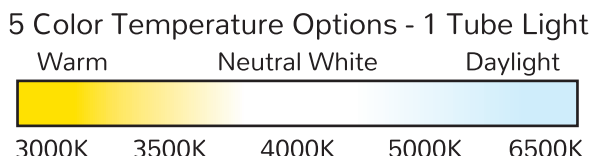

Model Number:	Wattage:	Replaces:
HL-GT8-4AB-12W-3550K	12W	32W Fluorescent
HL-GT8-4AB-18W-3550K	18W	42W Fluorescent