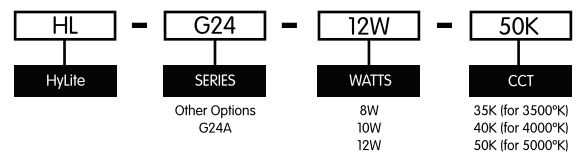

Ordering Nomenclature: