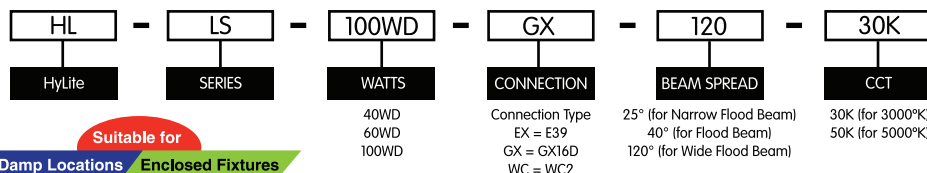

Ordering Nomenclature: