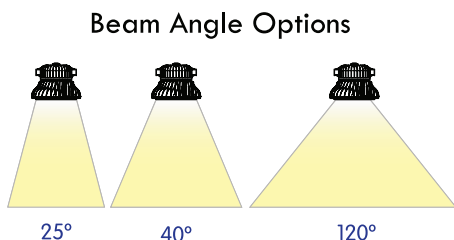

NEXGEN PRODUCTS
LED
Lotus Lamp™

The HyLite LED Lotus Lamp is available in 40W, 60W & 100W and retrofits with up to 80% Energy Savings. Designed with versatility in mind to retrofit Halogen and Incandescent Lamps. The 100W Lotus Lamp is the World's only 100W Triac Dimmable LED Lamp! 108 Different Product SKU's.